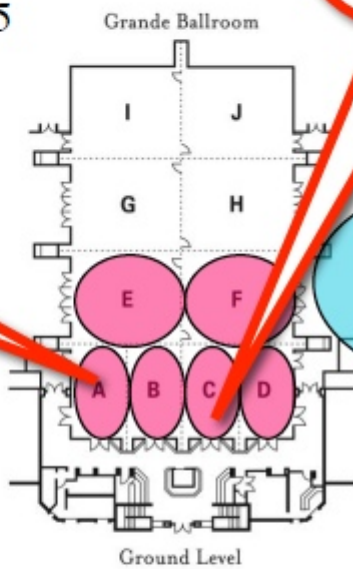

NDEO October 2015

6 Breakouts

Keyboard
8-12:30

Keyboard 2-5

Reception

West Courtyard

Courtroom
(Third Level)

Courtroom
(Second Level)

Courtroom
(Second Level)

Courtroom
(Third Level)

Sunrise
(4th Level Main Building)

Sunset
(Main Building)

Office - we will have 2 keys. I'll see if we can get more.

All instruments
 Set up 6:30-7:30
 Improv 7:30-8:30
 Strike 8:30 - Leave keyboard set up